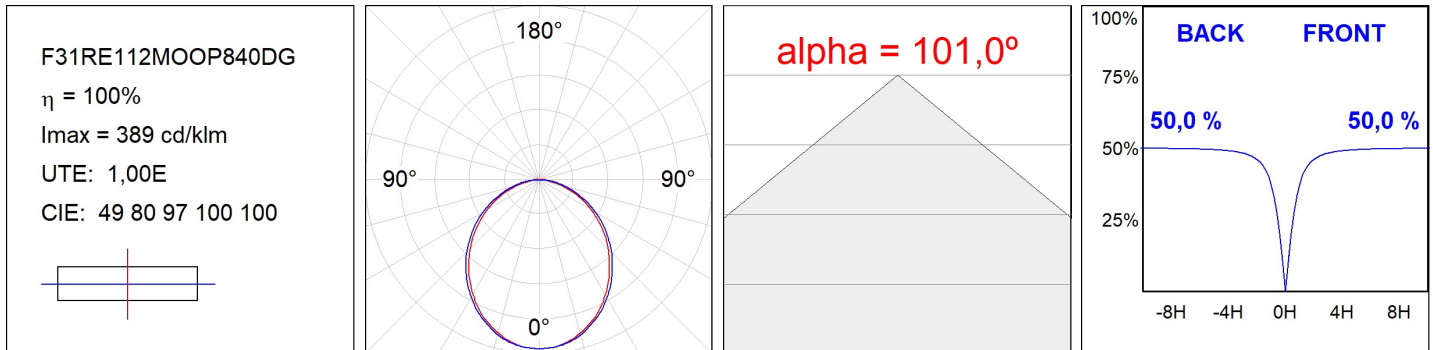

PHOTOMETRIC DATA :