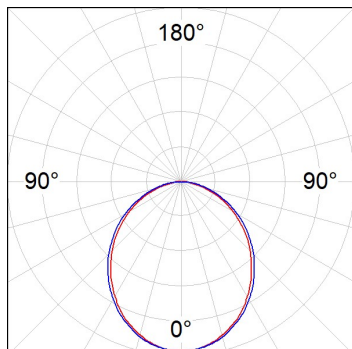

PHOTOMETRIC DATA :

F31RE112MOOP830NG
 $\eta = 100\%$
 $I_{max} = 389 \text{ cd/klm}$
UTE: 1,00E
CIE: 49 80 97 100 100