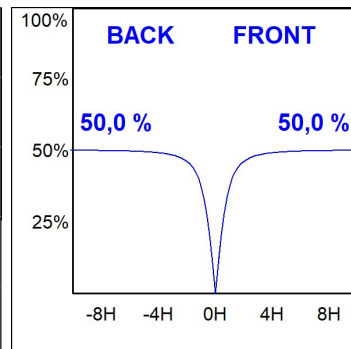

F31RE112MOOP830NG

- FIL35 REC 1120 2960 WW OPAL GR.

Description:

Finish: Gloss grey

Installation: Recessed

TECHNICAL SPECIFICATIONS:

Light output:	1.708 lm	°K :	3000
Plum:	18W	CRI :	80
Efficacy:	94,9 lm/w	MacAdam:	3
Type:	MID POWER LED	Power Supply:	220-240V 50/60Hz
LED Lifetime:	70.000 L80 B10 (Ta=25°C)	Gear:	Electronic
Power:	16W		

Light output tolerance +/- 10%

PHOTOMETRIC DATA :

F31RE112MOOP830NG
 $\eta = 100\%$
 $I_{max} = 389 \text{ cd/klm}$
UTE: 1,00E
CIE: 49 80 97 100 100

ACCESORIES :

Assembly

Product code:

F3COX/MMB

Description: