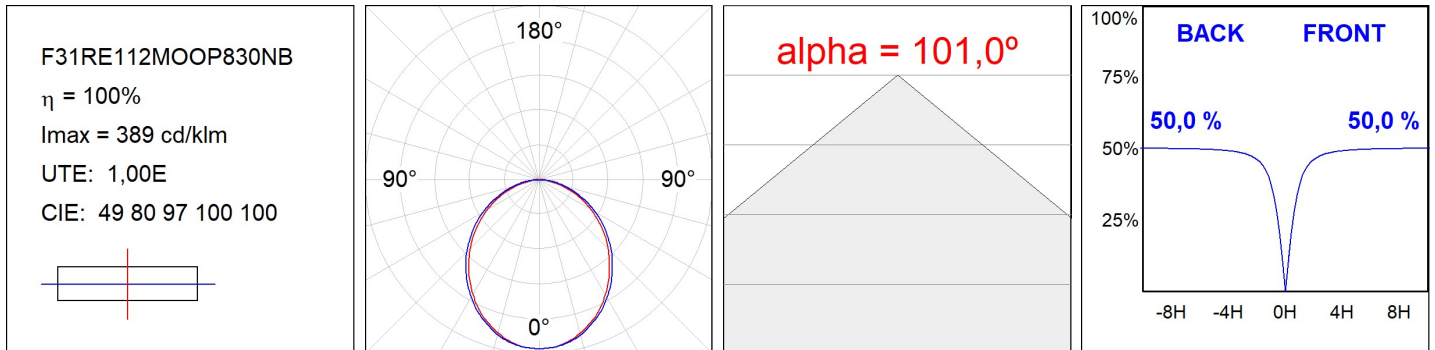

PHOTOMETRIC DATA :