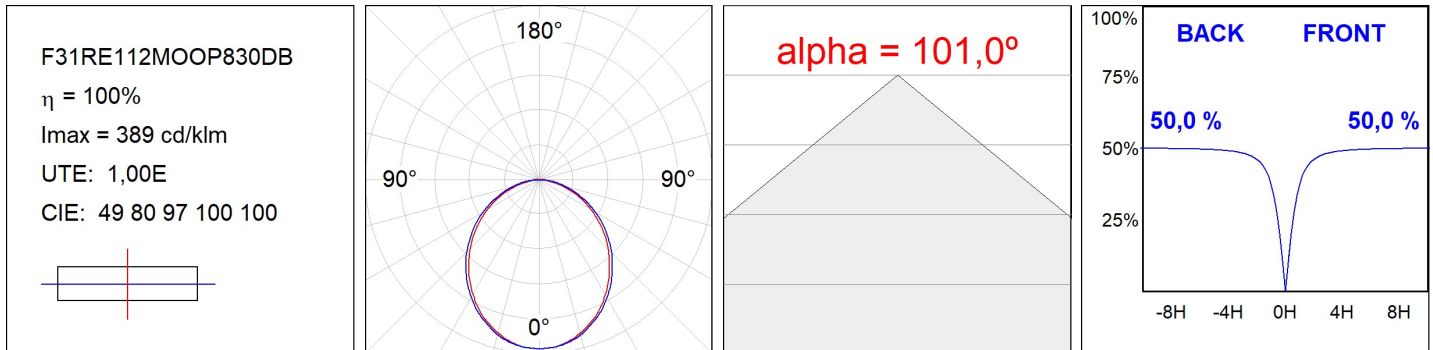

PHOTOMETRIC DATA :