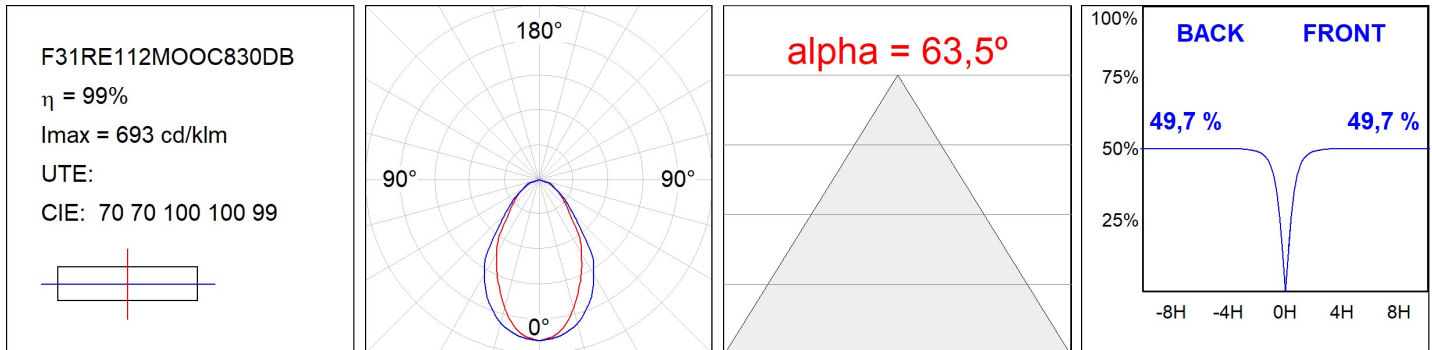

PHOTOMETRIC DATA :