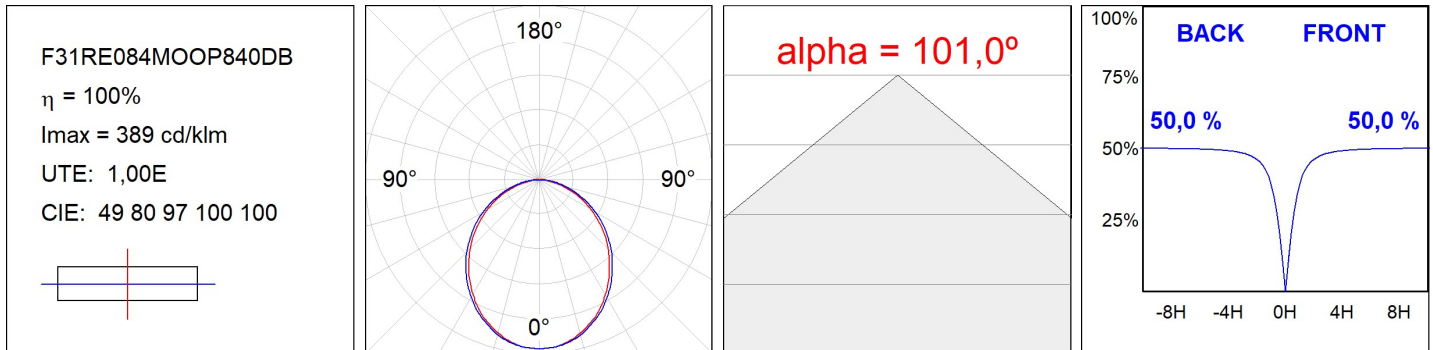

PHOTOMETRIC DATA :