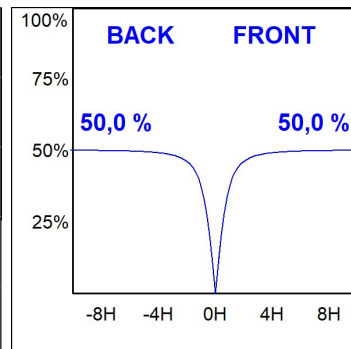

F31RE084MOOP830DW

- FIL35 REC 840 2220 WW OPAL DALI WH.

Description:**Finish:** Matte white RAL 9010**Installation:** Recessed**TECHNICAL SPECIFICATIONS:**

Light output:	1.281 lm	°K :	3000
Plum:	13,5W	CRI :	80
Efficacy:	94,9 lm/w	MacAdam:	3
Type:	MID POWER LED	Power Supply:	220-240V 50/60Hz
LED Lifetime:	70.000 L80 B10 (Ta=25°C)	Gear:	Adjustable DALI
Power:	12W		

Light output tolerance +/- 10%

PHOTOMETRIC DATA :

F31RE084MOOP830DW
 $\eta = 100\%$
 $I_{max} = 389 \text{ cd/klm}$
UTE: 1,00E
CIE: 49 80 97 100 100

ACCESORIES :

Assembly

Product code:

F3COX/MMB

Description: