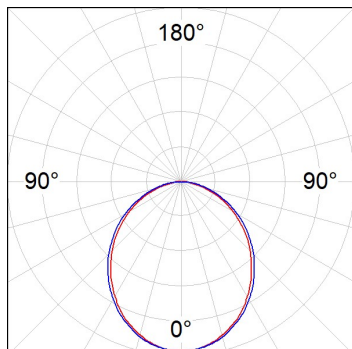

PHOTOMETRIC DATA :

F31RE084MOOP830DW
 $\eta = 100\%$
 $I_{max} = 389 \text{ cd/klm}$
UTE: 1,00E
CIE: 49 80 97 100 100