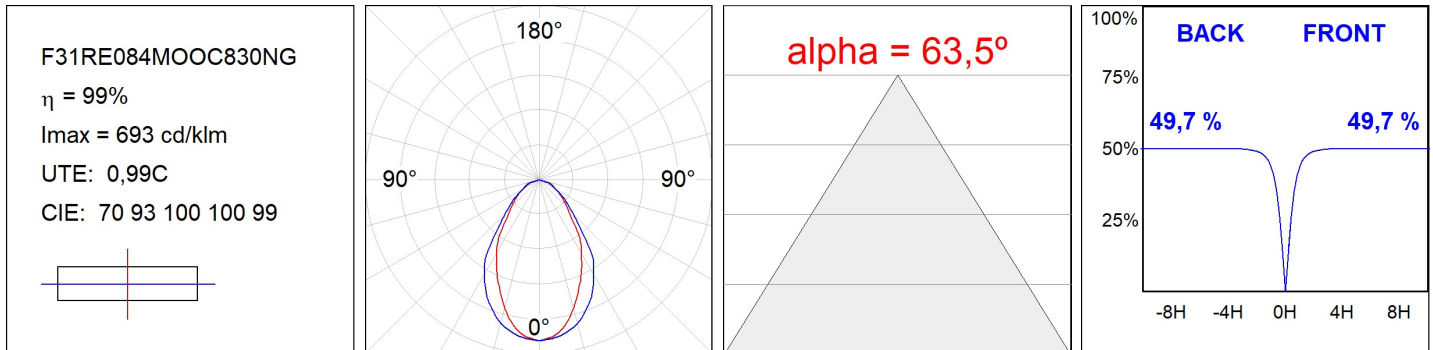

PHOTOMETRIC DATA :