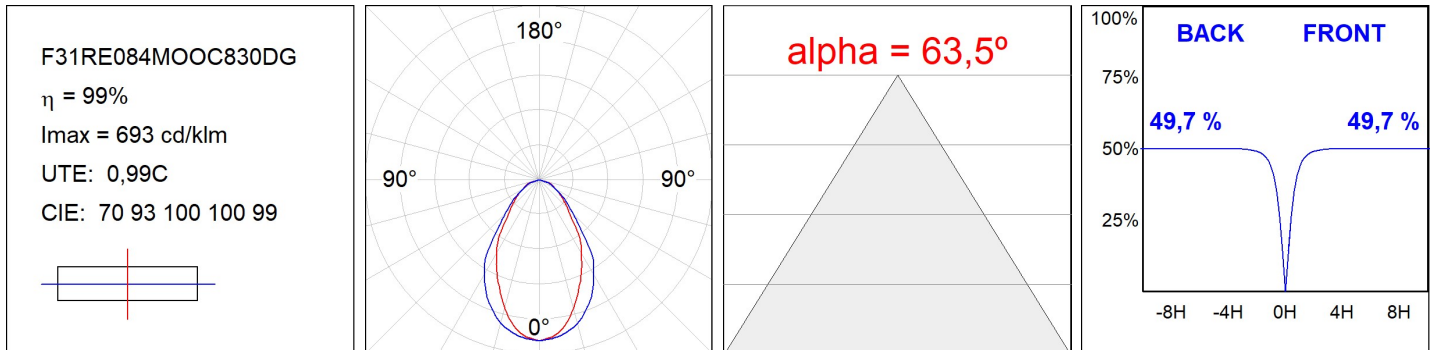

PHOTOMETRIC DATA :