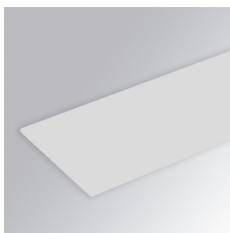

AM2ACIN060W

AMBIENT G2 ACC FRONT IND 600MM WH

Description:

LAMP Accessory AMBIENT G2 ACC FRONT IND 600 WH . Manufactured from extruded aluminum with an 75%. Available finishes: White, Black, Raw or Anodised (Gold, Bronze, Champagne, Blue or Black).

Finish: Matte white RAL 9010

TECHNICAL SPECIFICATIONS: