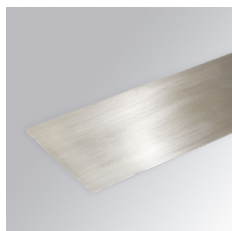

**AM2ACIN060ARW**

**AMBIENT G2 ACC FRONT IND 600 AL RAW**

---

**Description:**

LAMP Accessory AMBIENT G2 ACC FRONT IND 600 AL RAW . Manufactured from extruded aluminum with an 75%. Available finishes: White, Black, Raw or Anodised (Gold, Bronze, Champagne, Blue or Black).

**Finish:** ALUMINIUM RAW (ARW)

---