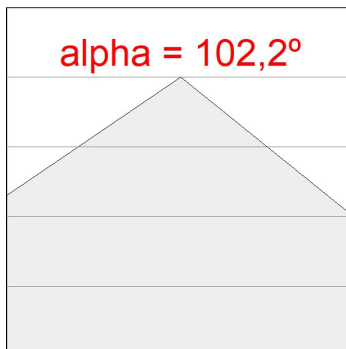

PHOTOMETRIC DATA :

AM2120DS250O8TWDW
 $\eta = 100\%$
 $I_{max} = 188 \text{ cd/klm}$
UTE: 0,50E + 0,50T
CIE: 49 81 97 50 100