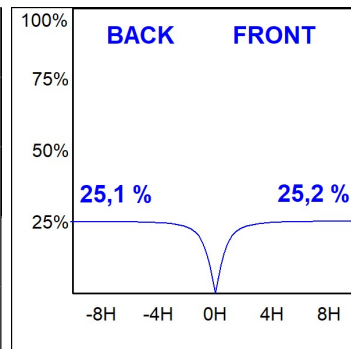

Finish: Matte white RAL 9010

Dimensions: 1.200 x 80 x 48 mm

Installation: Wall mounted

TECHNICAL SPECIFICATIONS:

Light output:	3.964 lm	°K :	TUNNABLE WHI
Plum:	31,9W	CRI :	80
Efficacy:	124,3 lm/w	MacAdam:	3
Type:	MID POWER	Power Supply:	220-240V 50/60Hz
LED Lifetime:	50.000 L90B10 (Ta=25°C)	Gear:	Adjustable DALI
Power:	28W		

Light output tolerance +/- 10%

CUSTOM MADE OPTIONS:

PHOTOMETRIC DATA :

AM2120DS250O8TWDW
 $\eta = 100\%$
 $I_{max} = 188 \text{ cd/klm}$
UTE: 0,50E + 0,50T
CIE: 49 81 97 50 100

ACCESORIES :

Assembly

Product code:
AM2ACIN120ABK