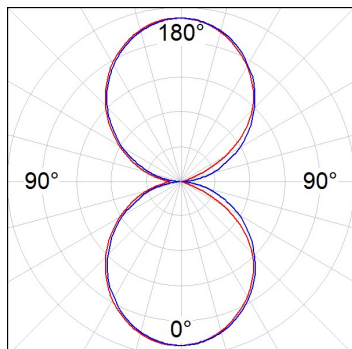

PHOTOMETRIC DATA :

AM2120DS250O8TWDW
 $\eta = 100\%$
 $I_{max} = 188 \text{ cd/klm}$
UTE: 0,50E + 0,50T
CIE: 49 81 97 50 100