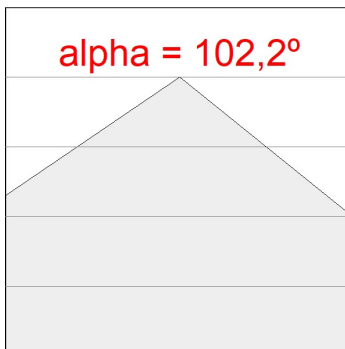

PHOTOMETRIC DATA :

AM2120DS250O840NW
 $\eta = 100\%$
 $I_{max} = 188 \text{ cd/klm}$
UTE: 0,50E + 0,50T
CIE: 49 81 97 50 100