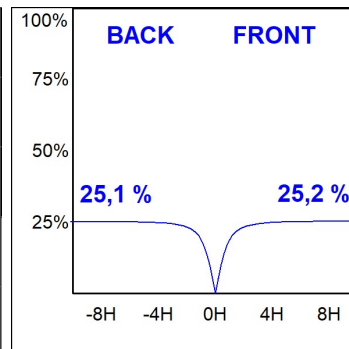

Finish: Matte white RAL 9010

Dimensions: 1.200 x 80 x 48 mm

Installation: Wall mounted

TECHNICAL SPECIFICATIONS:

Light output:	4.154 lm	°K :	4000
Plum:	34,8W	CRI :	80
Efficacy:	119,4 lm/w	MacAdam:	3
Type:	MID POWER	Power Supply:	220-240V 50/60Hz
LED Lifetime:	>72.000 L80B10 (Ta=25°C)	Gear:	Electronic
Power:	32W		

Light output tolerance +/- 10%

CUSTOM MADE OPTIONS:

PHOTOMETRIC DATA :

AM2120DS250O840NW
 $\eta = 100\%$
 $I_{max} = 188 \text{ cd/klm}$
UTE: 0,50E + 0,50T
CIE: 49 81 97 50 100

ACCESORIES :

Assembly

Product code:
AM2ACIN120ABK