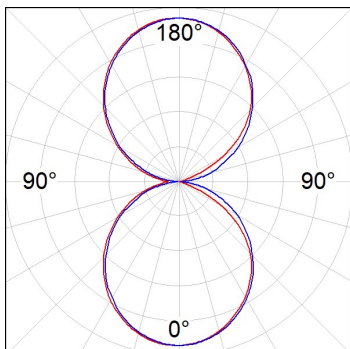

PHOTOMETRIC DATA :

AM2120DS250O840NW
 $\eta = 100\%$
 $I_{max} = 188 \text{ cd/klm}$
UTE: 0,50E + 0,50T
CIE: 49 81 97 50 100