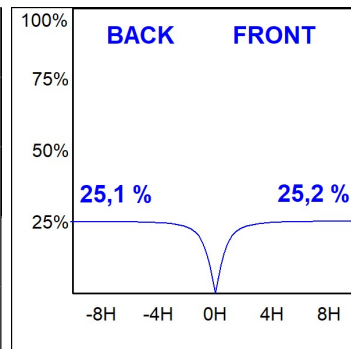

Finish: Matte white RAL 9010

Dimensions: 1.200 x 80 x 48 mm

Installation: Wall mounted

TECHNICAL SPECIFICATIONS:

Light output:	4.154 lm	°K :	4000
Plum:	34,5W	CRI :	80
Efficacy:	120,4 lm/w	MacAdam:	3
Type:	MID POWER	Power Supply:	220-240V 50/60Hz
LED Lifetime:	>72.000 L80B10 (Ta=25°C)	Gear:	Adjustable DALI
Power:	32W		

Light output tolerance +/- 10%

CUSTOM MADE OPTIONS:

PHOTOMETRIC DATA :

AM2120DS250O840DW
 $\eta = 100\%$
 $I_{max} = 188 \text{ cd/klm}$
UTE: 0,50E + 0,50T
CIE: 49 81 97 50 100

ACCESORIES :

Assembly

Product code:
AM2ACIN120ABK