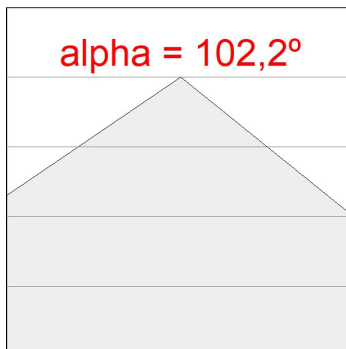

PHOTOMETRIC DATA :

AM2120DS250O840DW
 $\eta = 100\%$
 $I_{max} = 188 \text{ cd/klm}$
UTE: 0,50E + 0,50T
CIE: 49 81 97 50 100