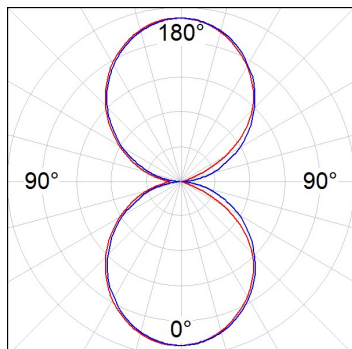

PHOTOMETRIC DATA :

AM2120DS250O840DW
 $\eta = 100\%$
 $I_{max} = 188 \text{ cd/klm}$
UTE: 0,50E + 0,50T
CIE: 49 81 97 50 100