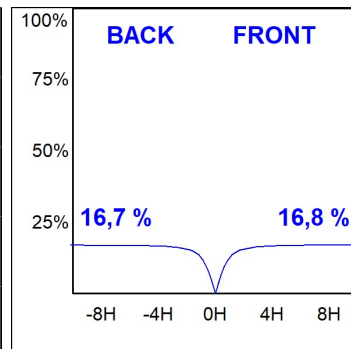

Finish: Matte white RAL 9010

Dimensions: 1.200 x 80 x 48 mm

Installation: Wall mounted

TECHNICAL SPECIFICATIONS:

Light output:	5.960 lm	°K :	3000
Plum:	49,10W	CRI :	80
Efficacy:	121,4 lm/w	MacAdam:	3
Type:	MID POWER	Power Supply:	220-240V 50/60Hz
LED Lifetime:	>72.000 L80B10 (Ta=25°C)	Gear:	Electronic
Power:	42W		

Light output tolerance +/- 10%

CUSTOM MADE OPTIONS:

PHOTOMETRIC DATA :

AM2120DS25OG830NW
 $\eta = 100\%$
 $I_{max} = 560 \text{ cd/klm}$
UTE: 0,33E + 0,67T
CIE: 49 82 98 33 100

ACCESORIES :

Assembly

Product code:
AM2ACIN120ABK