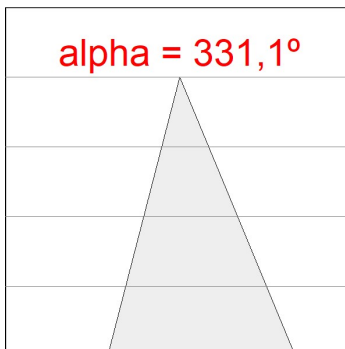

PHOTOMETRIC DATA :

AM2120DS25OG830NW
 $\eta = 100\%$
 $I_{max} = 560 \text{ cd/klm}$
UTE: 0,33E + 0,67T
CIE: 49 82 98 33 100