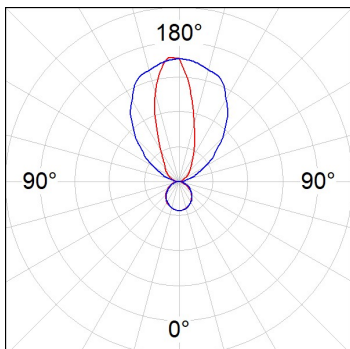

Finish: Matte white RAL 9010

Dimensions: 1.200 x 80 x 48 mm

Installation: Wall mounted

TECHNICAL SPECIFICATIONS:

Light output:	5.960 lm	°K :	3000
Plum:	49,10W	CRI :	80
Efficacy:	121,4 lm/w	MacAdam:	3
Type:	MID POWER	Power Supply:	220-240V 50/60Hz
LED Lifetime:	>72.000 L80B10 (Ta=25°C)	Gear:	Electronic
Power:	42W		

Light output tolerance +/- 10%

CUSTOM MADE OPTIONS:

PHOTOMETRIC DATA :

AM2120DS25OG830NW
 $\eta = 100\%$
 $I_{max} = 560 \text{ cd/klm}$
UTE: 0,33E + 0,67T
CIE: 49 82 98 33 100

ACCESORIES :

Assembly

Product code:
AM2ACIN120ABK