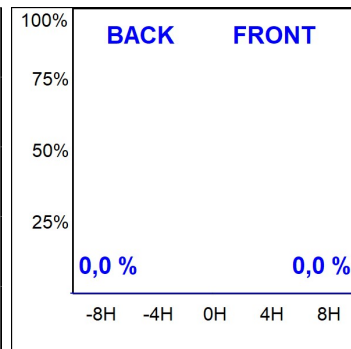

Finish: Matte white RAL 9010

Dimensions: 1.200 x 80 x 48 mm

Installation: Wall mounted

TECHNICAL SPECIFICATIONS:

Light output:	4.219 lm	°K :	4000
Plum:	30,5W	CRI :	80
Efficacy:	138,3 lm/w	MacAdam:	3
Type:	MID POWER	Power Supply:	220-240V 50/60Hz
LED Lifetime:	63.000 L90B10 (Ta=25°C)	Gear:	Electronic
Power:	26W		

Light output tolerance +/- 10%

CUSTOM MADE OPTIONS:

PHOTOMETRIC DATA :

AM2120DR25GZ840NW
 $\eta = 100\%$
 $I_{max} = 821 \text{ cd/klm}$
UTE: 1,00T
CIE: 28 28 28 0 100

ACCESORIES :

Assembly

Product code:
AM2ACIN120ABK