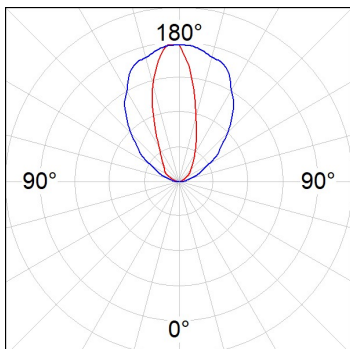

PHOTOMETRIC DATA :

AM2120DR25GZ840NW
 $\eta = 100\%$
 $I_{max} = 821 \text{ cd/klm}$
UTE: 1,00T
CIE: 28 28 28 0 100