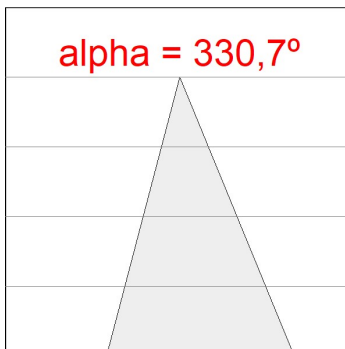

PHOTOMETRIC DATA :

AM2120DR25GZ840NW
 $\eta = 100\%$
 $I_{max} = 821 \text{ cd/klm}$
UTE: 1,00T
CIE: 28 28 28 0 100