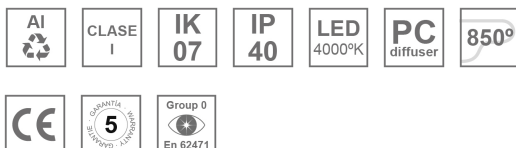

TECHNICAL SPECIFICATIONS:

Light output:	4.219 lm	°K :	4000
Plum:	29,6W	CRI :	80
Efficacy:	142,5 lm/w	MacAdam:	3
Type:	MID POWER	Power Supply:	220-240V 50/60Hz
LED Lifetime:	63.000 L90B10 (Ta=25°C)	Gear:	Adjustable DALI
Power:	26W		

Light output tolerance +/- 10%