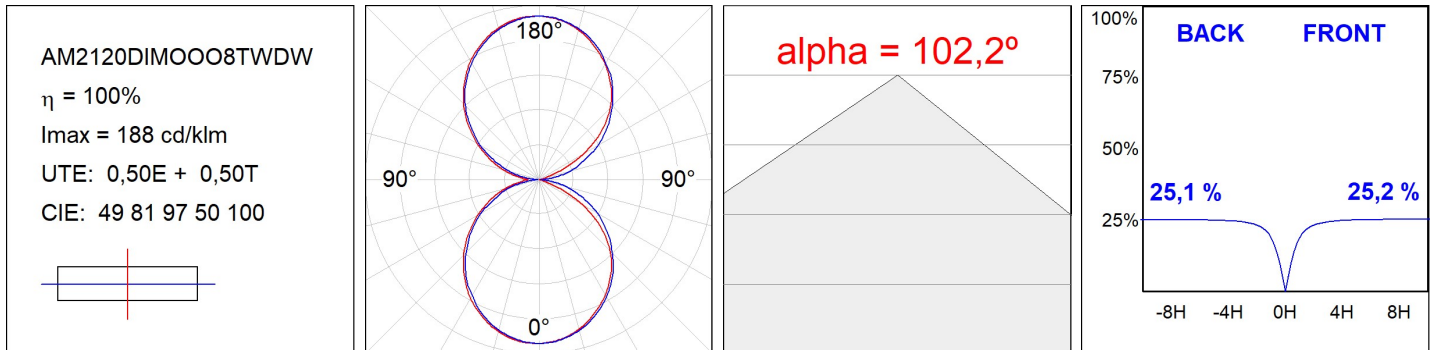

PHOTOMETRIC DATA :