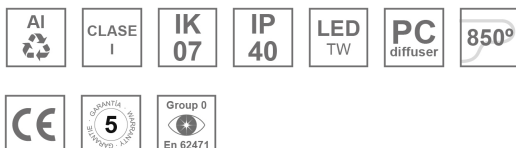

TECHNICAL SPECIFICATIONS:

Light output:	3.964 lm	°K :	TUNNABLE WHI
Plum:	31,9W	CRI :	80
Efficacy:	124,3 lm/w	MacAdam:	3
Type:	MID POWER	Power Supply:	220-240V 50/60Hz
LED Lifetime:	50.000 L90B10 (Ta=25°C)	Gear:	Adjustable DALI
Power:	28W		

Light output tolerance +/- 10%