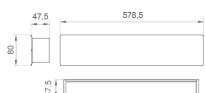

Finish: Matte white RAL 9010

Dimensions: 600 x 80 x 48 mm

Installation: Wall mounted

TECHNICAL SPECIFICATIONS:

Light output:	991 lm	°K :	TUNNABLE WHI
Plum:	8,7W	CRI :	80
Efficacy:	113,9 lm/w	MacAdam:	3
Type:	MID POWER	Power Supply:	220-240V 50/60Hz
LED Lifetime:	50.000 L90B10 (Ta=25°C)	Gear:	Adjustable DALI
Power:	7W		