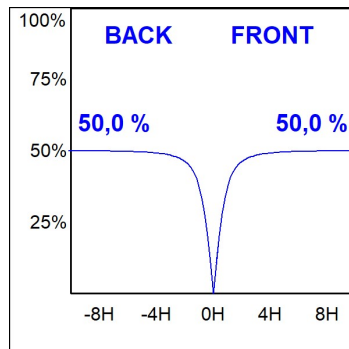

Finish: Matte white RAL 9010

Dimensions: 600 x 80 x 48 mm

Installation: Wall mounted

TECHNICAL SPECIFICATIONS:

Light output:	991 lm	°K :	TUNNABLE WHI
Plum:	8,7W	CRI :	80
Efficacy:	113,9 lm/w	MacAdam:	3
Type:	MID POWER	Power Supply:	220-240V 50/60Hz
LED Lifetime:	50.000 L90B10 (Ta=25°C)	Gear:	Adjustable DALI
Power:	7W		

Light output tolerance +/- 10%

CUSTOM MADE OPTIONS:

PHOTOMETRIC DATA :

AM2060DRMOOP8TWDW
 $\eta = 100\%$
 $I_{max} = 375 \text{ cd/klm}$
UTE: 1,00E + 0,00T
CIE: 49 81 97 100 100

ACCESORIES :

Assembly

Product code:
AM2AC060ABK