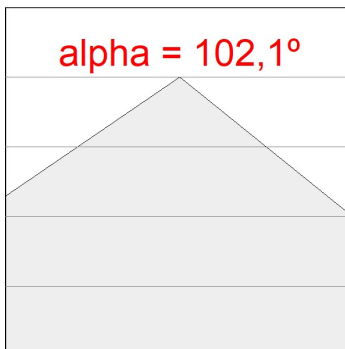

PHOTOMETRIC DATA :

AM2060DRMOOP8TWDW
 $\eta = 100\%$
 $I_{max} = 375 \text{ cd/klm}$
UTE: 1,00E + 0,00T
CIE: 49 81 97 100 100