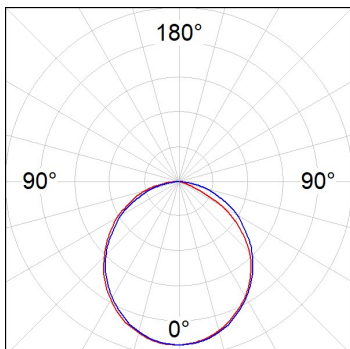

Finish: Matte white RAL 9010

Dimensions: 600 x 80 x 48 mm

Installation: Wall mounted

TECHNICAL SPECIFICATIONS:

Light output:	991 lm	°K :	TUNNABLE WHI
Plum:	8,7W	CRI :	80
Efficacy:	113,9 lm/w	MacAdam:	3
Type:	MID POWER	Power Supply:	220-240V 50/60Hz
LED Lifetime:	50.000 L90B10 (Ta=25°C)	Gear:	Adjustable DALI
Power:	7W		

Light output tolerance +/- 10%

CUSTOM MADE OPTIONS:

PHOTOMETRIC DATA :

AM2060DRMOOP8TWDW
 $\eta = 100\%$
 $I_{max} = 375 \text{ cd/klm}$
UTE: 1,00E + 0,00T
CIE: 49 81 97 100 100

ACCESORIES :

Assembly

Product code:
AM2AC060ABK