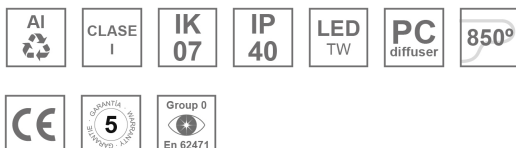

TECHNICAL SPECIFICATIONS:

Light output:	991 lm	°K :	TUNNABLE WHI
Plum:	8,7W	CRI :	80
Efficacy:	113,9 lm/w	MacAdam:	3
Type:	MID POWER	Power Supply:	220-240V 50/60Hz
LED Lifetime:	50.000 L90B10 (Ta=25°C)	Gear:	Adjustable DALI
Power:	7W		

Light output tolerance +/- 10%