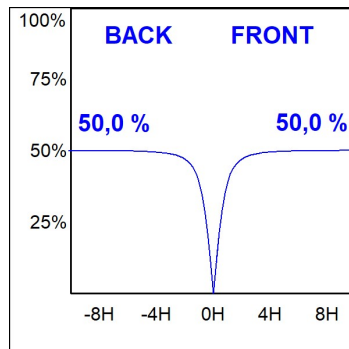

**AM2060DRMOAS840NW**

**AMBIENT G2 LC 600 DIR NW ASYM WH**

**Description:**

LAMP surface wall mounted system AMBIENT G2 LC 600 DIR. Manufactured from extruded aluminum with an 75% recycling rate with Asymmetric polycarbonate optic. Model for LED MID-POWER, colour temperature 4000K and IRC80. Electronic ON OFF gear included. IP40, IK07 ratings. Insulation Class I. Photobiological safety group 0. LED life time: >72.000 L80B10. Available luminaire body finishes: White and black. Frontal accessory sold separately with the desired finish. White, Black, Raw o Anodised (Gold, Bronze, Champagne, Blue and Black).

**Finish:** Matte white RAL 9010

**Dimensions:** 600 x 80 x 48 mm

**Installation:** Wall mounted

**TECHNICAL SPECIFICATIONS:**

<b>Light output:</b>	1.141 lm	<b>°K :</b>	4000
<b>Plum:</b>	9,6W	<b>CRI :</b>	80
<b>Efficacy:</b>	118,9 lm/w	<b>MacAdam:</b>	3
<b>Type:</b>	MID POWER	<b>Power Supply:</b>	220-240V 50/60Hz
<b>LED Lifetime:</b>	>72.000 L80B10 (Ta=25°C)	<b>Gear:</b>	Electronic
<b>Power:</b>	8W		

*Light output tolerance +/- 10%*

**CUSTOM MADE OPTIONS:**

PHOTOMETRIC DATA :

AM2060DRMOAS840NW  
 $\eta = 100\%$   
 $I_{max} = 605 \text{ cd/klm}$   
UTE: 1,00D + 0,00T  
CIE: 53 84 98 100 100

**ACCESORIES :**