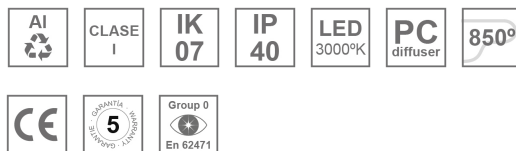

TECHNICAL SPECIFICATIONS:

Light output:	2.078 lm	°K :	3000
Plum:	18,6W	CRI :	80
Efficacy:	111,7 lm/w	MacAdam:	3
Type:	MID POWER	Power Supply:	220-240V 50/60Hz
LED Lifetime:	>72.000 L80B10 (Ta=25°C)	Gear:	Electronic
Power:	16W		

Light output tolerance +/- 10%