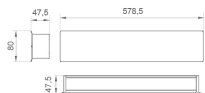

AM2060DIMOOO830NW