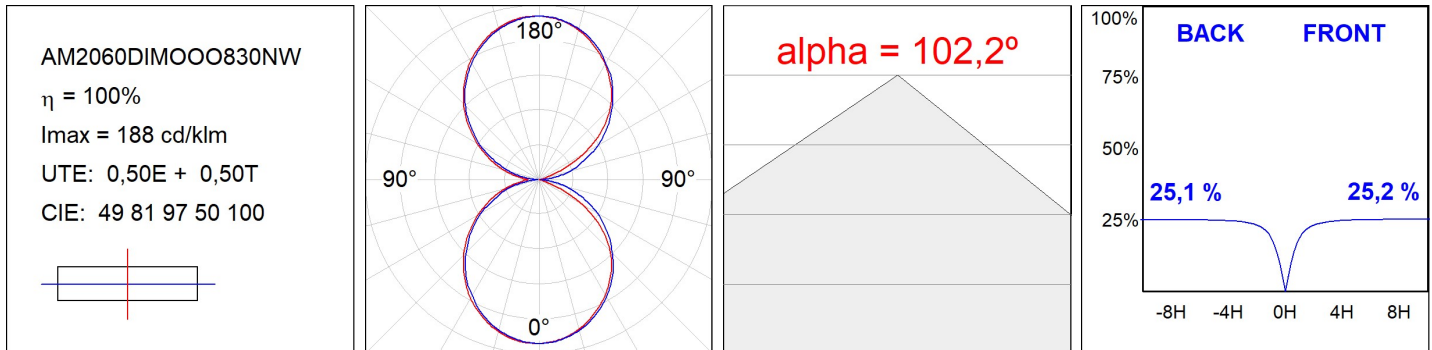

AM2060DIMOOO830NW

AMBIENT G2 LC 600 D/I WW OP/OP WH

PHOTOMETRIC DATA :