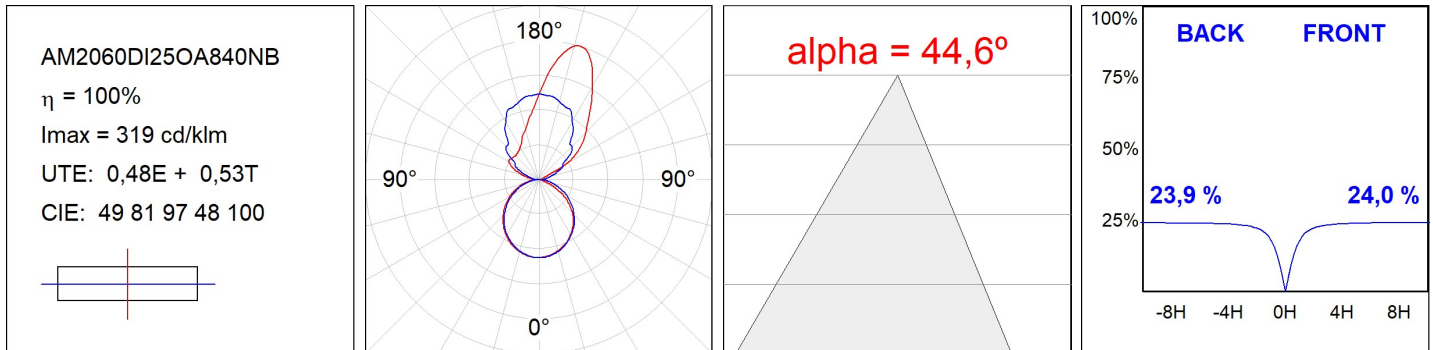

PHOTOMETRIC DATA :