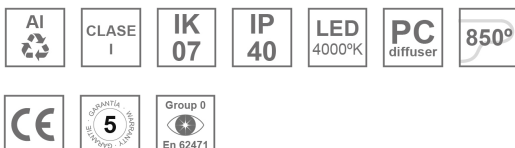

TECHNICAL SPECIFICATIONS:

Light output:	571 lm	°K :	4000
Plum:	5,4W	CRI :	80
Efficacy:	105,7 lm/w	MacAdam:	3
Type:	MID POWER	Power Supply:	220-240V 50/60Hz
LED Lifetime:	>72.000 L80B10 (Ta=25°C)	Gear:	Adjustable DALI
Power:	4W		

Light output tolerance +/- 10%