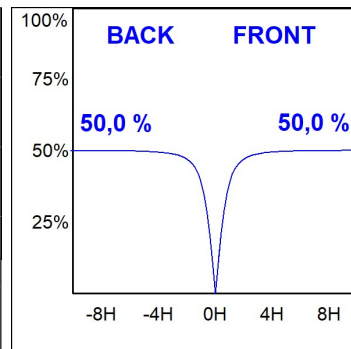

**AM2030DR25AS840DB**

**AMBIENT G2 IND 300 DIR NW ASYM DA BK**

**Description:**

LAMP surface wall mounted fixture AMBIENT G2 IND 300 DIR. Manufactured from extruded aluminum with an 75% recycling rate with Asymmetric polycarbonate optic. Model for LED MID-POWER, colour temperature 4000K and IRC80. Electronic DALI gear included. IP40, IK07 ratings. Insulation Class I. Photobiological safety group 0. LED life time: >72.000 L80B10. Available luminaire body finishes: White and black. Frontal accessory sold separately with the desired finish. White, Black, Raw o Anodised (Gold, Bronze, Champagne, Blue and Black).

**Finish:** Matte black RAL 9011

**Dimensions:** 300 x 80 x 48 mm

**Installation:** Wall mounted

**TECHNICAL SPECIFICATIONS:**

<b>Light output:</b>	571 lm	<b>°K :</b>	4000
<b>Plum:</b>	5,4W	<b>CRI :</b>	80
<b>Efficacy:</b>	105,7 lm/w	<b>MacAdam:</b>	3
<b>Type:</b>	MID POWER	<b>Power Supply:</b>	220-240V 50/60Hz
<b>LED Lifetime:</b>	>72.000 L80B10 (Ta=25°C)	<b>Gear:</b>	Adjustable DALI
<b>Power:</b>	4W		

*Light output tolerance +/- 10%*

**CUSTOM MADE OPTIONS:**

**PHOTOMETRIC DATA :**

AM2030DR25AS840DB  
 $\eta = 100\%$   
 $I_{max} = 605 \text{ cd/klm}$   
UTE: 1,00D + 0,00T  
CIE: 53 84 98 100 100

**ACCESORIES :**