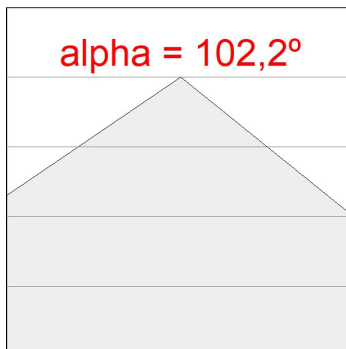

PHOTOMETRIC DATA :

AM2030DI25OO830NW
 $\eta = 100\%$
 $I_{max} = 188 \text{ cd/klm}$
UTE: 0,50E + 0,50T
CIE: 49 81 97 50 100