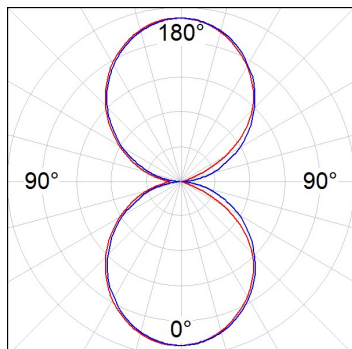

Finish: Matte white RAL 9010

Dimensions: 300 x 80 x 48 mm

Installation: Wall mounted

TECHNICAL SPECIFICATIONS:

Light output:	990 lm	°K :	3000
Plum:	9,6W	CRI :	80
Efficacy:	103,1 lm/w	MacAdam:	3
Type:	MID POWER	Power Supply:	220-240V 50/60Hz
LED Lifetime:	>72.000 L80B10 (Ta=25°C)	Gear:	Electronic
Power:	8W		

Light output tolerance +/- 10%

CUSTOM MADE OPTIONS:

PHOTOMETRIC DATA :

AM2030DI25OO830NW
 $\eta = 100\%$
 $I_{max} = 188 \text{ cd/klm}$
UTE: 0,50E + 0,50T
CIE: 49 81 97 50 100

ACCESORIES :

Assembly

Product code:
AM2ACIN030ABK