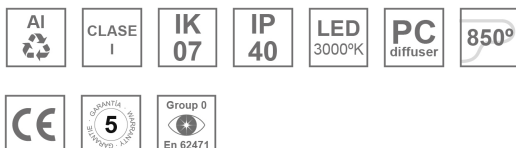

TECHNICAL SPECIFICATIONS:

Light output:	990 lm	°K :	3000
Plum:	9,6W	CRI :	80
Efficacy:	103,1 lm/w	MacAdam:	3
Type:	MID POWER	Power Supply:	220-240V 50/60Hz
LED Lifetime:	>72.000 L80B10 (Ta=25°C)	Gear:	Electronic
Power:	8W		

Light output tolerance +/- 10%