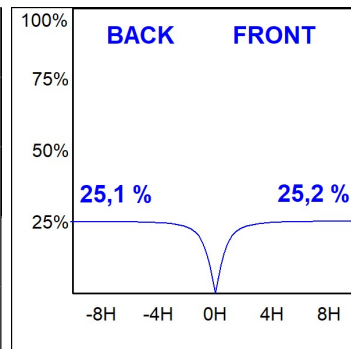

Finish: Matte white RAL 9010

Dimensions: 300 x 80 x 48 mm

Installation: Wall mounted

TECHNICAL SPECIFICATIONS:

Light output:	990 lm	°K :	3000
Plum:	9,6W	CRI :	80
Efficacy:	103,1 lm/w	MacAdam:	3
Type:	MID POWER	Power Supply:	220-240V 50/60Hz
LED Lifetime:	>72.000 L80B10 (Ta=25°C)	Gear:	Electronic
Power:	8W		

Light output tolerance +/- 10%

CUSTOM MADE OPTIONS:

PHOTOMETRIC DATA :

AM2030DI25OO830NW
 $\eta = 100\%$
 $I_{max} = 188 \text{ cd/klm}$
UTE: 0,50E + 0,50T
CIE: 49 81 97 50 100

ACCESORIES :

Assembly

Product code:
AM2ACIN030ABK