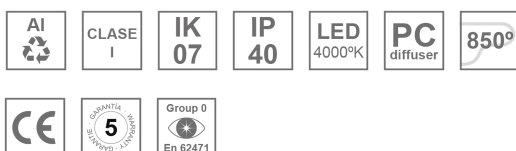

TECHNICAL SPECIFICATIONS:

Light output:	1.090 lm	°K :	4000
Plum:	9,6W	CRI :	80
Efficacy:	113,5 lm/w	MacAdam:	3
Type:	MID POWER	Power Supply:	220-240V 50/60Hz
LED Lifetime:	>72.000 L80B10 (Ta=25°C)	Gear:	Electronic
Power:	8W		

Light output tolerance +/- 10%