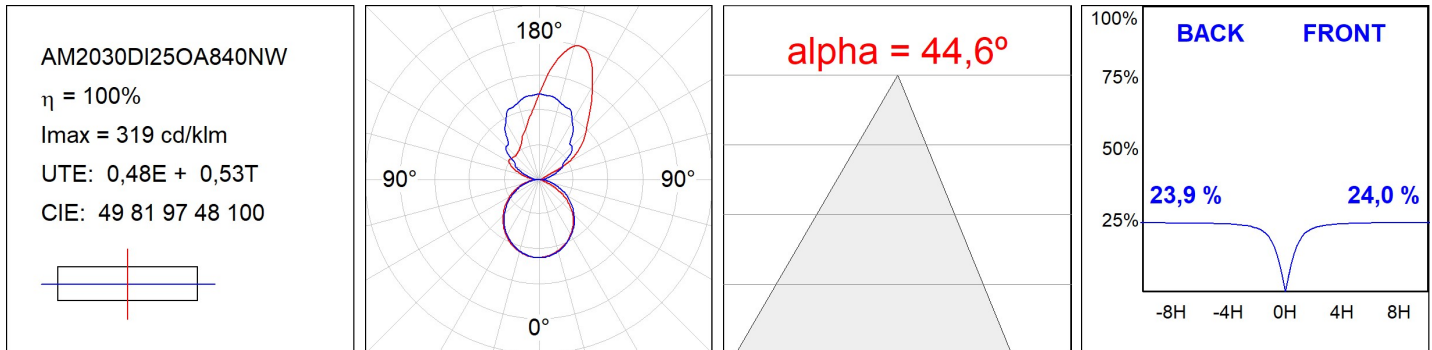

PHOTOMETRIC DATA :